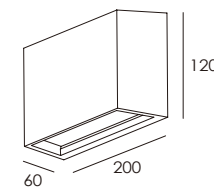

FU1620

FU1617

FU1618

CCT 3000K
CRI >80
IP 65
BEAM 110°

Model	Watts	CCT	CRI	Lumens	Voltage
FU1620	6W	3000K	>80	150 lm	220-240V
FU1617	8W	3000K	>80	150 lm	220-240V
FU1618	10W	3000K	>80	175 lm	220-240V

Control Option