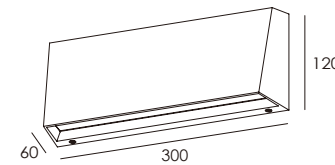

FU1620

FU1617

FU1618

CCT 3000K
CRI >80
IP 65
BEAM 110°

Model	Watts	CCT	CRI	Lumens	Voltage
FU1620	6W	3000K	>80	150 lm	220-240V
FU1617	8W	3000K	>80	150 lm	220-240V
FU1618	10W	3000K	>80	175 lm	220-240V

Control Option