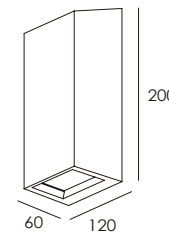

FU1620

FU1617

FU1618

CCT 3000K
CRI >80
IP 65
BEAM 110°

Model	Watts	CCT	CRI	Lumens	Voltage
FU1620	6W	3000K	>80	150 lm	220-240V
FU1617	8W	3000K	>80	150 lm	220-240V
FU1618	10W	3000K	>80	175 lm	220-240V

Control Option